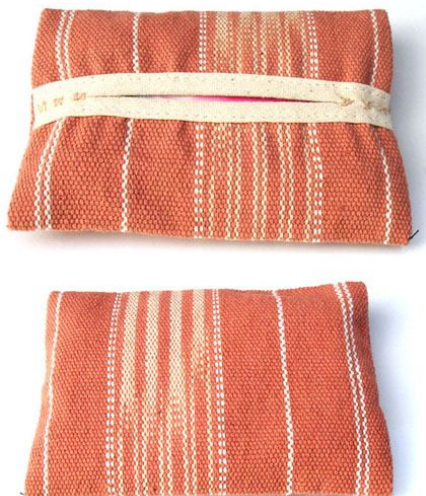

Tissue holder-Red THP-01-005

Code : 30-14-001-02
Size : 12.5x9 **cm.**
Weight : 20 **gm.**
Materials 100% Cotton
FOB Price ฿55.00 **Thai Baht.** 1.90 **USD.**

Description

Tissue Holder: made of hand-woven tie-dye design cloth by Karen women. Red color.