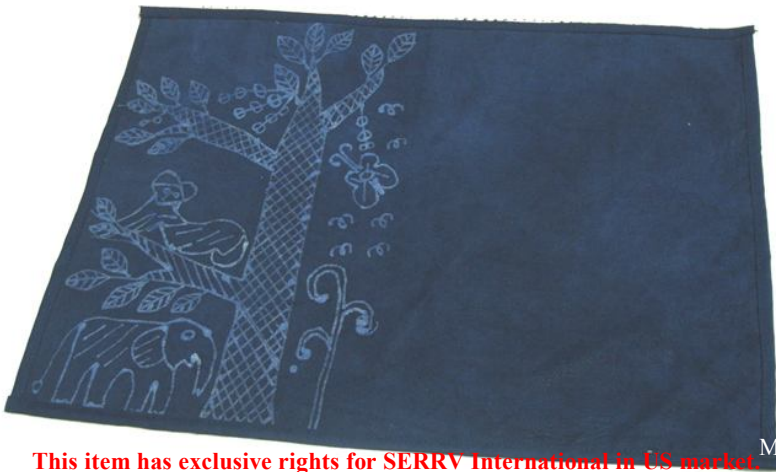

Thai Tribal Crafts Products

Hmong Place Mat-Batik-Blue

This item has exclusive rights for SERRV International in US market.

Code : 03-22-003-03
Size : 45x34 **cm.**
Weight : 50 **gm.**
Materials 100% Cotton
FOB Price ฿116.00 **Thai Baht.** 4.00 **USD.**

Description

Place mat made of Hmong triaditional hand made batik with tree and animals pattern by Hmong women.