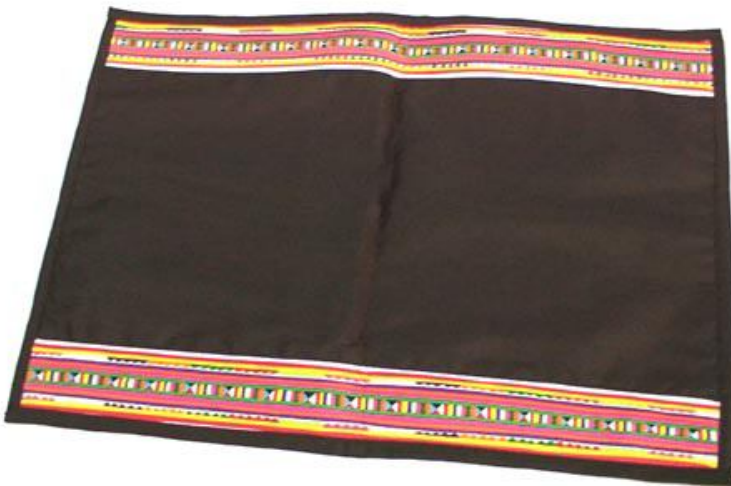

Lisu Place Mat/45x32cm-HA-Black

Code : 05-22-015-01
Size : 45x32 **cm.**
Weight : 90 **gm.**
Materials 65% Polyester 35% Cotton
FOB Price ฿129.00 **Thai Baht.** 4.45 **USD.**

Description

Lisu Place Mat - made of Black Toray decorated with horizontal Lisu applique on both ends.