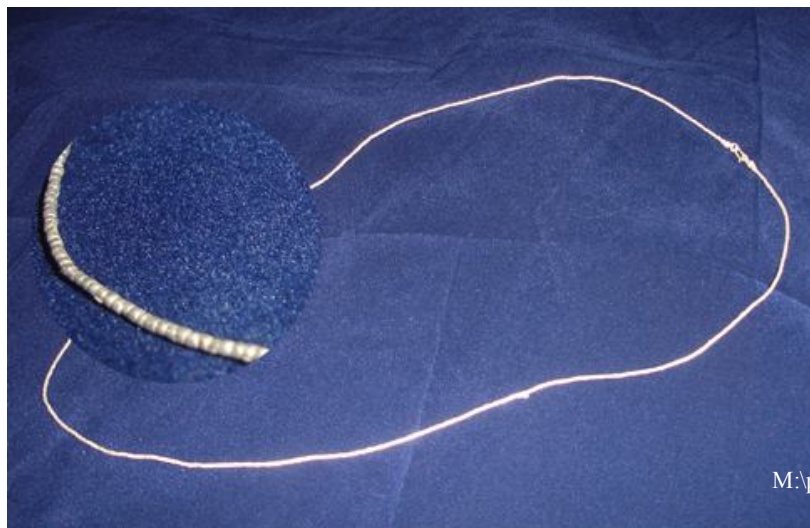

Description

Silver Necklace: made of 92.2 % silver by Karen craftsman.

Karen Necklace/73cm-Large Rice Seed-Silver

Code : 02-42-005-31
Size : 73 **cm.**
Weight : 15 **gm.**
Materials Silver
FOB Price ฿448.00 **Thai Baht.** 15.45 **USD.**

Description

Silver Necklace: made of 92.2 % silver by Karen craftsman.

Karen Necklace/71cm-Small Sand-Silver

Code : 02-42-008-31
Size : 74 **cm.**
Weight : 10 **gm.**
Materials Silver
FOB Price ฿356.00 **Thai Baht.** 12.28 **USD.**