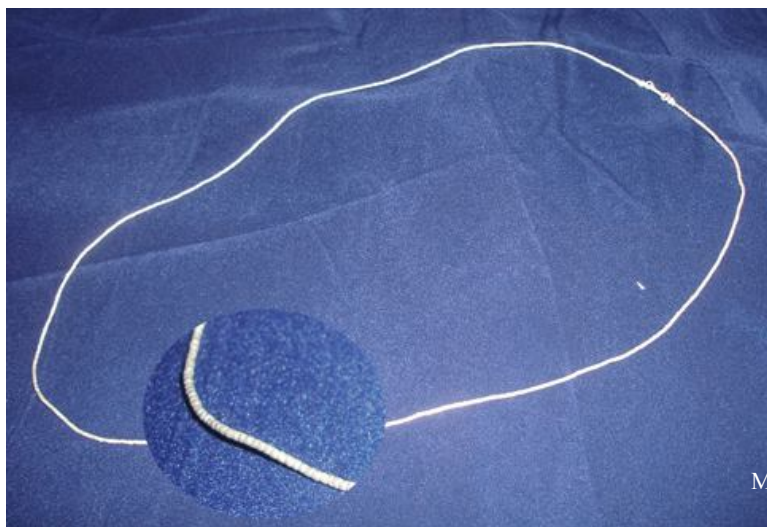

Thai Tribal Crafts Products

Karen Necklace/73cm-Sand with Flowers-Silver

Code : 02-42-029-31
Size : 73 **cm.**
Weight : 10 **gm.**
Materials Silver
FOB Price ฿340.00 **Thai Baht.** 11.72 **USD.**

Description

Silver Necklace: made of 92.2 % silver by Karen craftsman.