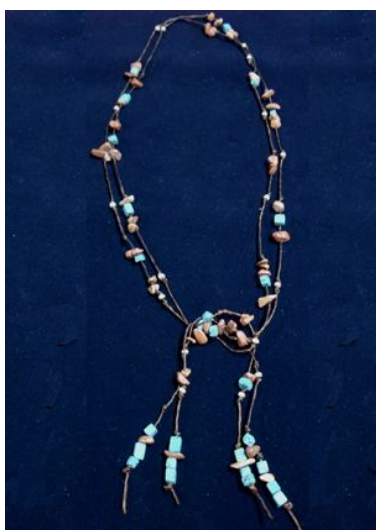

Description

Silver Necklace: made of 92.2 % silver by Karen craftsman.

Karen Fashion Necklace w/ 3 beaded strings

Code : 02-42-010-31
Size : 58 **cm.**
Weight : 14.4 **gm.**
Materials Silver, Gem Stones and Threads
FOB Price ฿895.00 **Thai Baht.** 30.86 **USD.**

Description

Fashion necklace made of faceted resin in 3 different colors decorated with small 98-99% pure silver beads and flower shape silver pendant.

Karen Necklace-Silver

Code : 02-42-011-31
Size : 78 **cm.**
Weight : 18.1 **gm.**
Materials Silver, Gem Stones and Threads
FOB Price ฿356.00 **Thai Baht.** 12.28 **USD.**