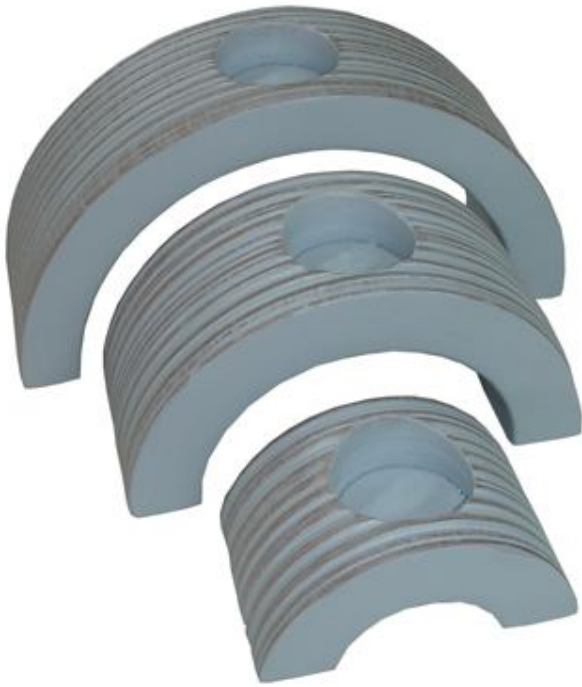

Set of Candle Holder-Rainbow shape-ring pattern-white

Code : 52-06-006-00

Price : 185.00 **THB** 5.78 **USD.**

Material 100% Mango Wood

Weight 400 **gm.**

Size 0 **cm.**

Description

Set of candle holder made of mango wood, non-toxic polish in white color. The pattern has inspired from Long Neck Karen traditional neck ring