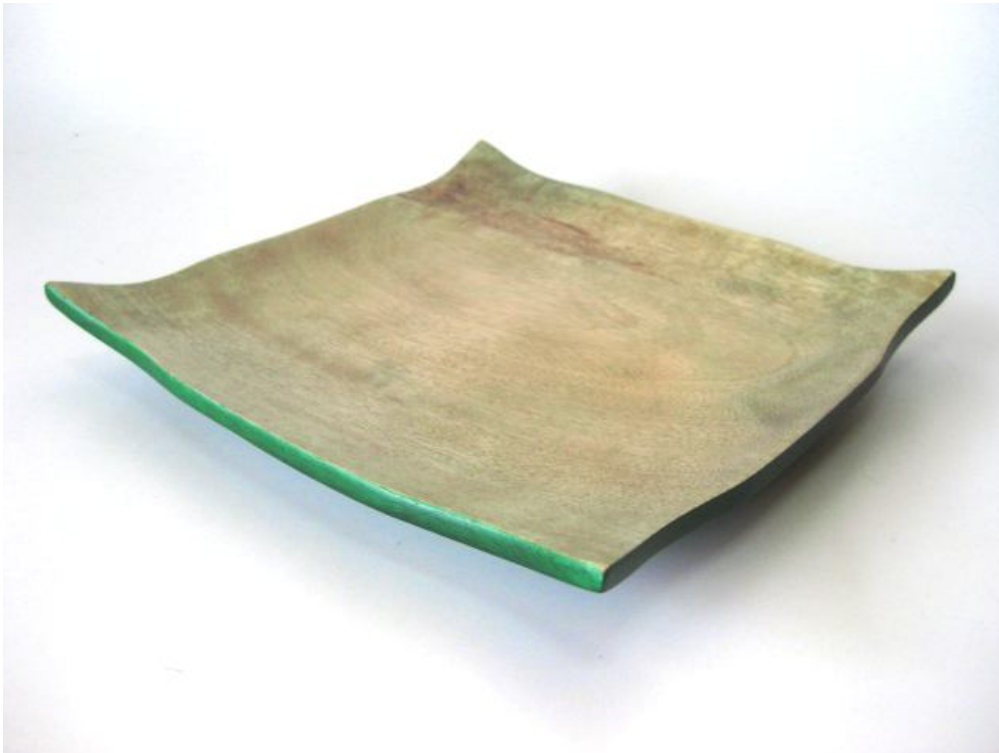

Plate-Square shape-Green

Code : 52-04-059-00

Price : 220.00 **THB** 6.88 **USD.**

Material 100% Mango Wood

Weight 540 **gm.**

Size 26x26x4 **cm.**

Description

Square shape plate made of mango wood, outside polished in green color.