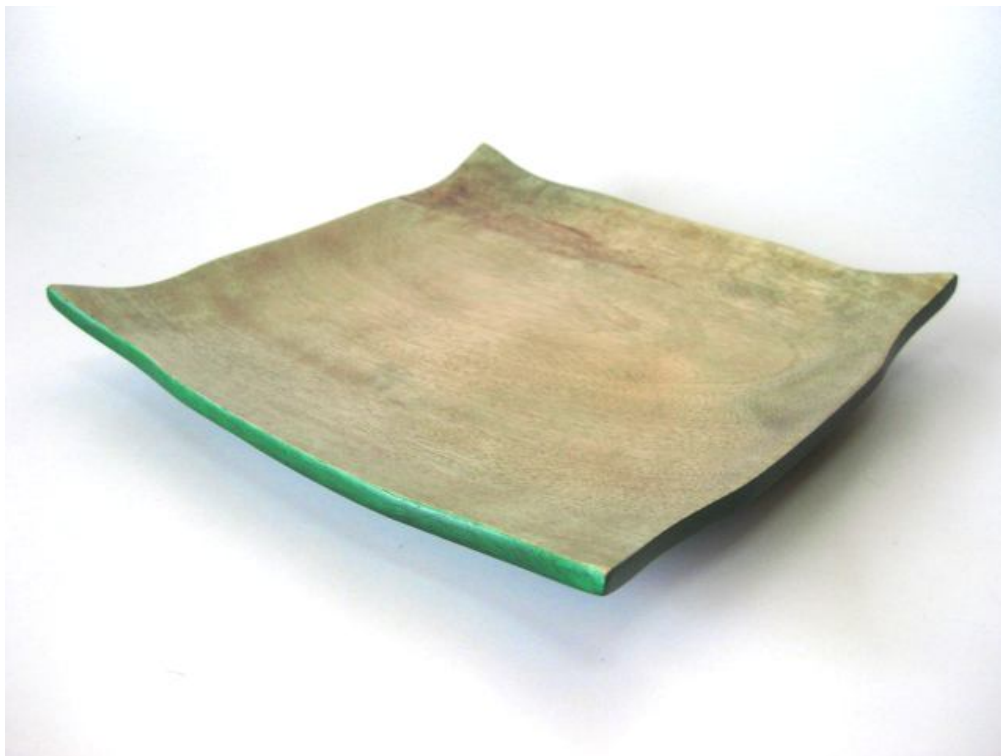

Plate-Square shape-Green

Code : 52-04-059-00

Price : 220.00 **THB** 6.88 **USD.**

Material 100% Mango Wood

Weight 540 **gm.**

Size 26x26x4 **cm.**

Description

Square shape plate made of mango wood, outside polished in green color.